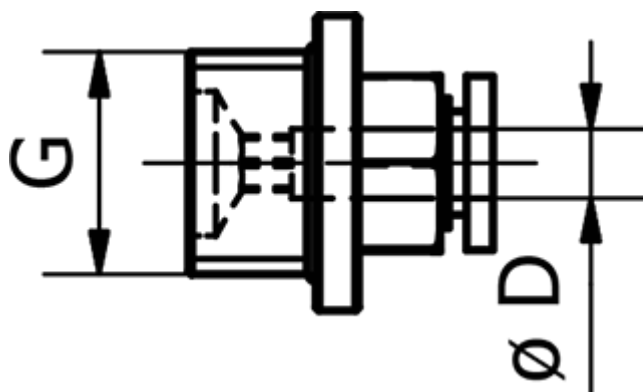

Article number: 58EPC602

Description: Fitting EPC602 Lige
Straight male, 1/4" tube diameter 6

Measures

D = 6
Thread = 1/4"